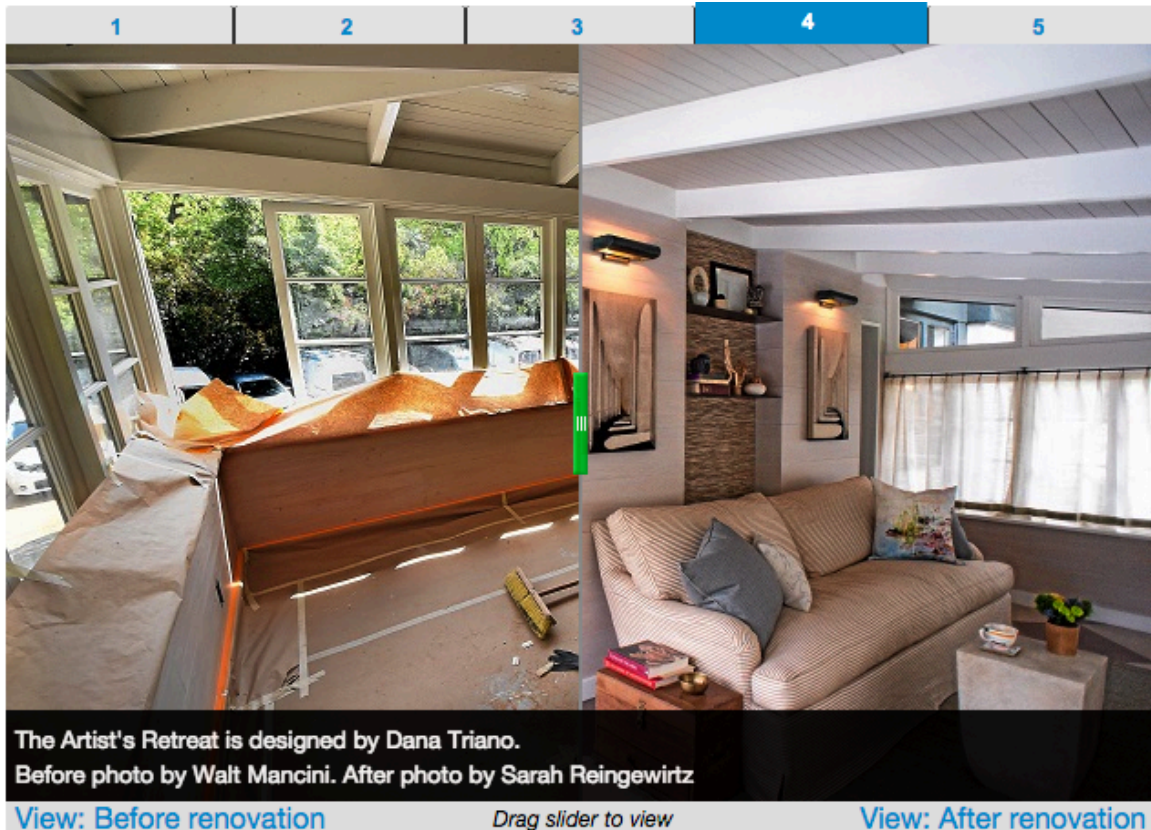

## Pasadena Showcase 2015: 5 before and afters (with photos)

By **Sandra Barrera**, *Los Angeles Daily News*

POSTED: 04/16/15, 3:48 PM PDT

## PORCH

West Hollywood-based designer Dana Triano tackled what was an exterior sleeping porch and turned it into an artist's retreat. In re-imagining it, Triano opened up the ceiling where she happily found rafters that gave her an addition 6 inches of height. She added red oak wood panels on the walls and painted them with an exterior stain to preserve the texture, installed checkerboard cork flooring and covered the windows with a gauzy linen. She demolished the bathroom window enclosed in the space during a previous renovation and used its wood frame made of old-growth redwood boards to create a showpiece artist's easel. It's displayed in the room next to some L.A. street post planters.