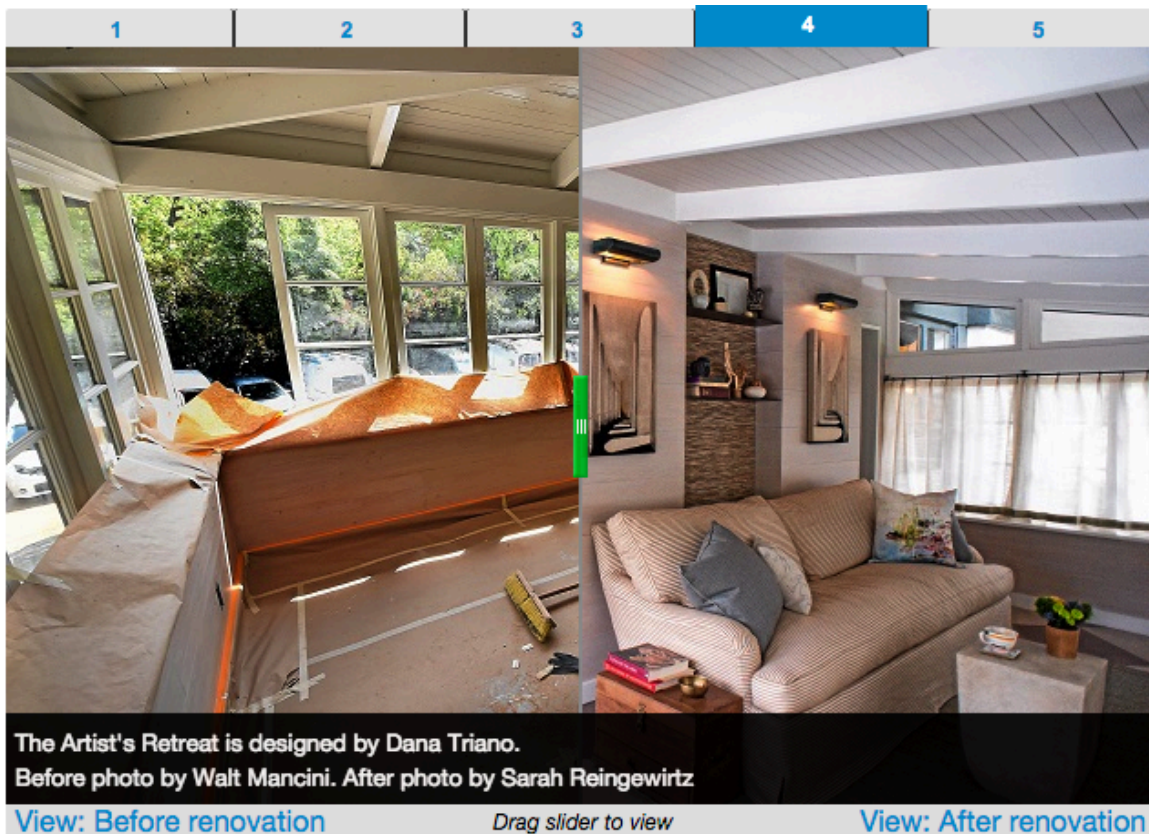

## Pasadena Showcase 2015: 5 before and afters (with photos)

By **Sandra Barrera**, *Los Angeles Daily News*

POSTED: 04/16/15, 3:48 PM PDT

## PORCH

West Hollywood-based designer Dana Triano tackled what was an exterior sleeping porch and turned it into an artist's retreat. In re-imagining it, Triano opened up the ceiling where she happily found rafters that gave her an addition 6 inches of height. She added red oak wood panels on the walls and painted them with an exterior stain to preserve the texture, installed checkerboard cork flooring and covered the windows with a gauzy linen. She demolished the bathroom window enclosed in the space during a previous renovation and used its wood frame made of old-growth redwood boards to create a showpiece artist's easel. It's displayed in the room next to some L.A. street post planters.